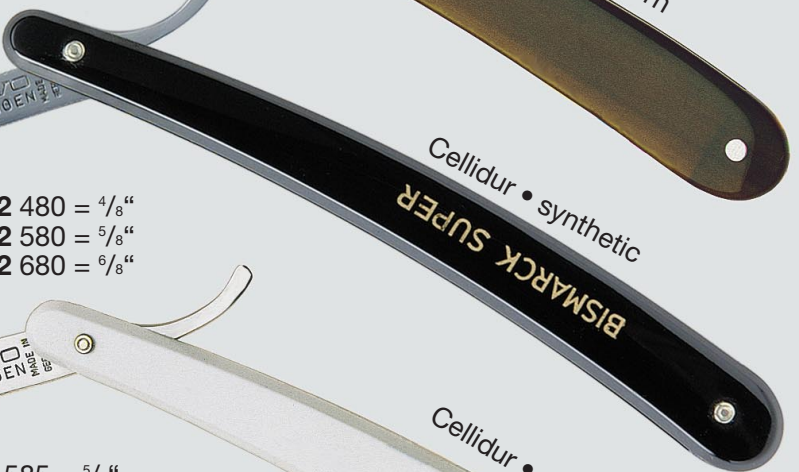

Rasiermesser
Razors
Rasoirs
Navajas para afeitar
Rasoi
レザ-

R
41 5825 = 5/8"

Echt Perlmutter • genuine Mother of Pearl

R
41 4815 = 4/8"
41 5815 = 5/8"

Perlmutter-Imitation • Mother of Pearl Imitation

R
41 4855 = 4/8"
41 5855 = 5/8"

Büffelhorn • buffalo horn

N
112 480 = 4/8"
112 580 = 5/8"
112 680 = 6/8"

Cellidur • synthetic
BISMARCK SUPER

R
43 585 = 5/8"

Cellidur • synthetic
DOVO

N
300 480 = 4/8"
300 580 = 5/8"
300 680 = 6/8"

Cellidur • synthetic
Moffen Schmelz

N
38 480 = 4/8"
38 580 = 5/8"
38 680 = 6/8"

Cellidur • synthetic
Jung & Jung