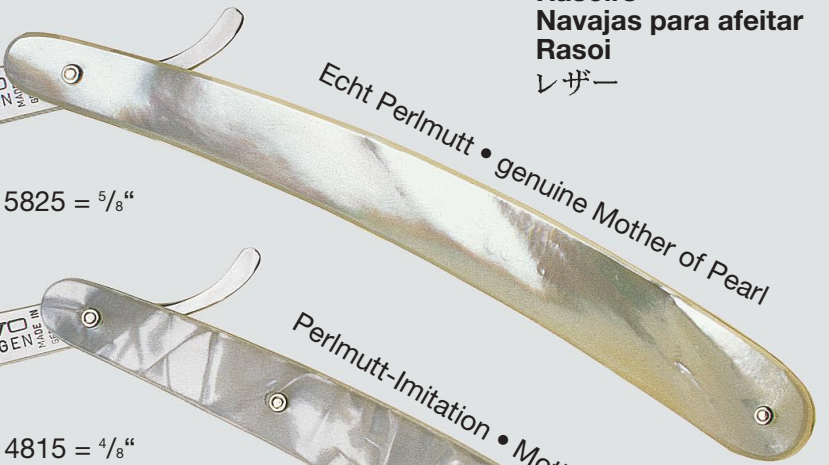

Rasiermesser
Razors
Rasoirs
Navajas para afeitar
Rasoi
レザ-

R
41 5825 = 5/8"

Echt Perlmutter • genuine Mother of Pearl

R
41 4815 = 4/8"
41 5815 = 5/8"

Perlmutter-Imitation • Mother of Pearl Imitation

R
41 4855 = 4/8"
41 5855 = 5/8"

Büffelhorn • buffalo horn

N
112 480 = 4/8"
112 580 = 5/8"
112 680 = 6/8"

Cellidur • synthetic
BISMARCK SUPER

R
43 585 = 5/8"

Cellidur • synthetic
DOVO

N
300 480 = 4/8"
300 580 = 5/8"
300 680 = 6/8"

Cellidur • synthetic
Moffen Schmelz

N
38 480 = 4/8"
38 580 = 5/8"
38 680 = 6/8"

Cellidur • synthetic
Jung & Jung