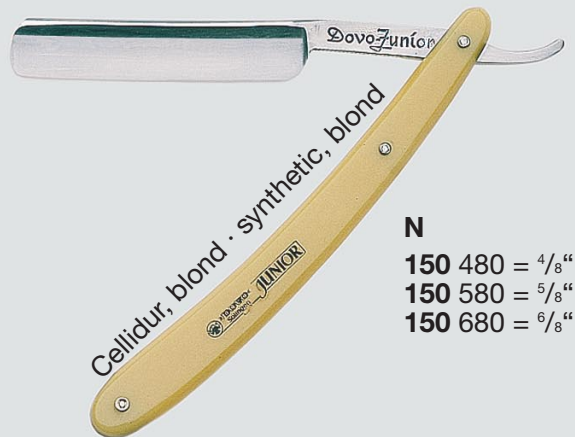

201 015

201 005

Rasier- u. Effiliergeräte
Shaving and thinning instruments
Instruments à effiler et à raser
Instrumentos para entrecortar y afeitar
Strumenti per sfolpire e fare la barba
カットレザー用品

Cellidur, weiß · synthetic, white

R
42 285 = 2/8"
42 385 = 3/8"
42 485 = 4/8"

Cellidur, blond · synthetic, blond

N
150 480 = 4/8"
150 580 = 5/8"
150 680 = 6/8"

184 050 = 1/2 mm

184 010 = 1/10 mm

189 000

Cellidur, blond · synthetic, blond

N		N
100 481 = 4/8"	schwarz/black	101 481 = 4/8"
100 486 = 4/8"	blond	101 486 = 4/8"
100 487 = 4/8"	weiß/white	101 487 = 4/8"
100 581 = 5/8"	schwarz/black	101 581 = 5/8"
100 586 = 5/8"	blond	101 586 = 5/8"
100 587 = 5/8"	weiß/white	101 587 = 5/8"
100 681 = 6/8"	schwarz/black	101 681 = 6/8"
100 686 = 6/8"	blond	101 686 = 6/8"
100 687 = 6/8"	weiß/white	101 687 = 6/8"

Cellidur, schwarz · synthetic, black